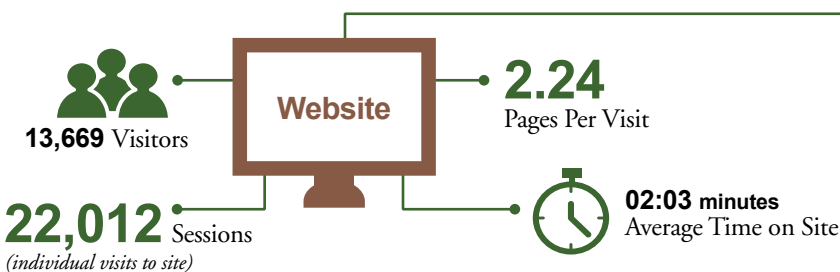

Public Forum

2016 Public Forum

2017 Public Forum

In 2016 and 2017, we hosted online Public Forums to inform, engage and seek feedback from the Great Basin community about the work of the Great Basin LCC.

Providing Resources

Website Sessions by Location

Oregon	Idaho	
3,645	2,842	
California	Nevada	Utah
1,866	2,346	877

 **Publications**
14 from Great Basin LCC Staff
27 from funded projects

 **YouTube**
Videos: **45**
Watch Time: **37,966 minutes**
Total Views: **4,467**
Shares: **68**